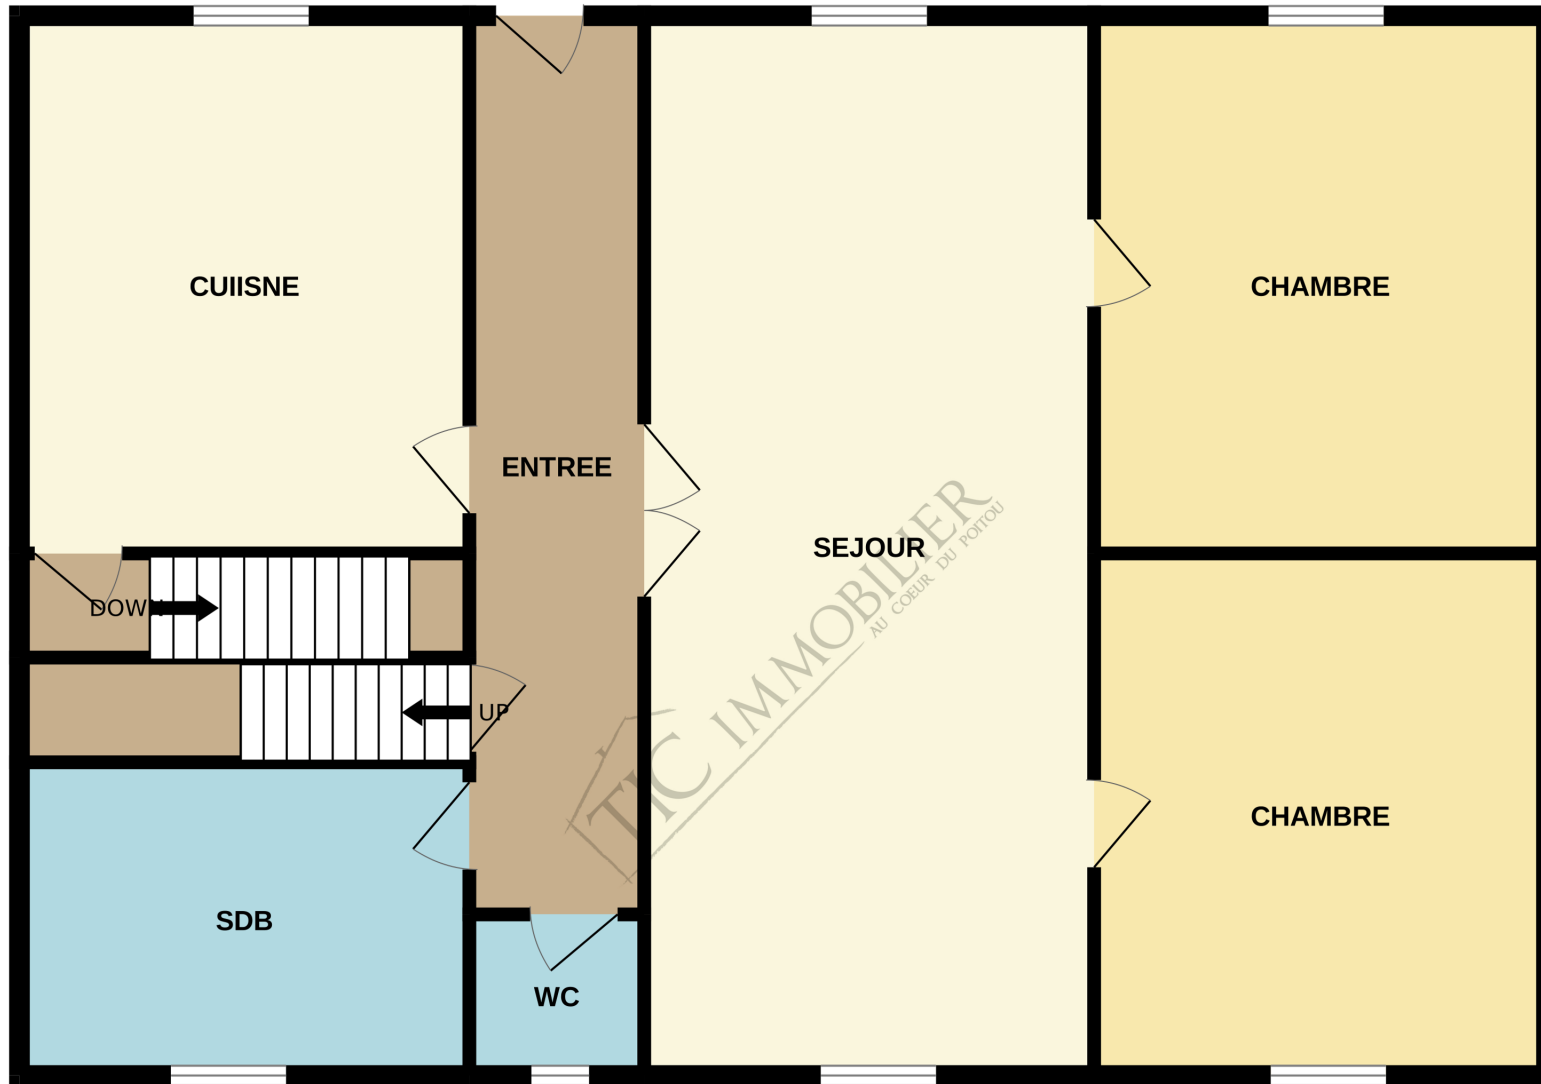

REZ-DE-CHAUSSEE

R7222

Whilst every attempt has been made to ensure the accuracy of the floorplan contained here, measurements of doors, windows, rooms and any other items are approximate and no responsibility is taken for any error, omission or mis-statement. This plan is for illustrative purposes only and should be used as such by any prospective purchaser. The services, systems and appliances shown have not been tested and no guarantee as to their operability or efficiency can be given.
Made with Metropix ©2025