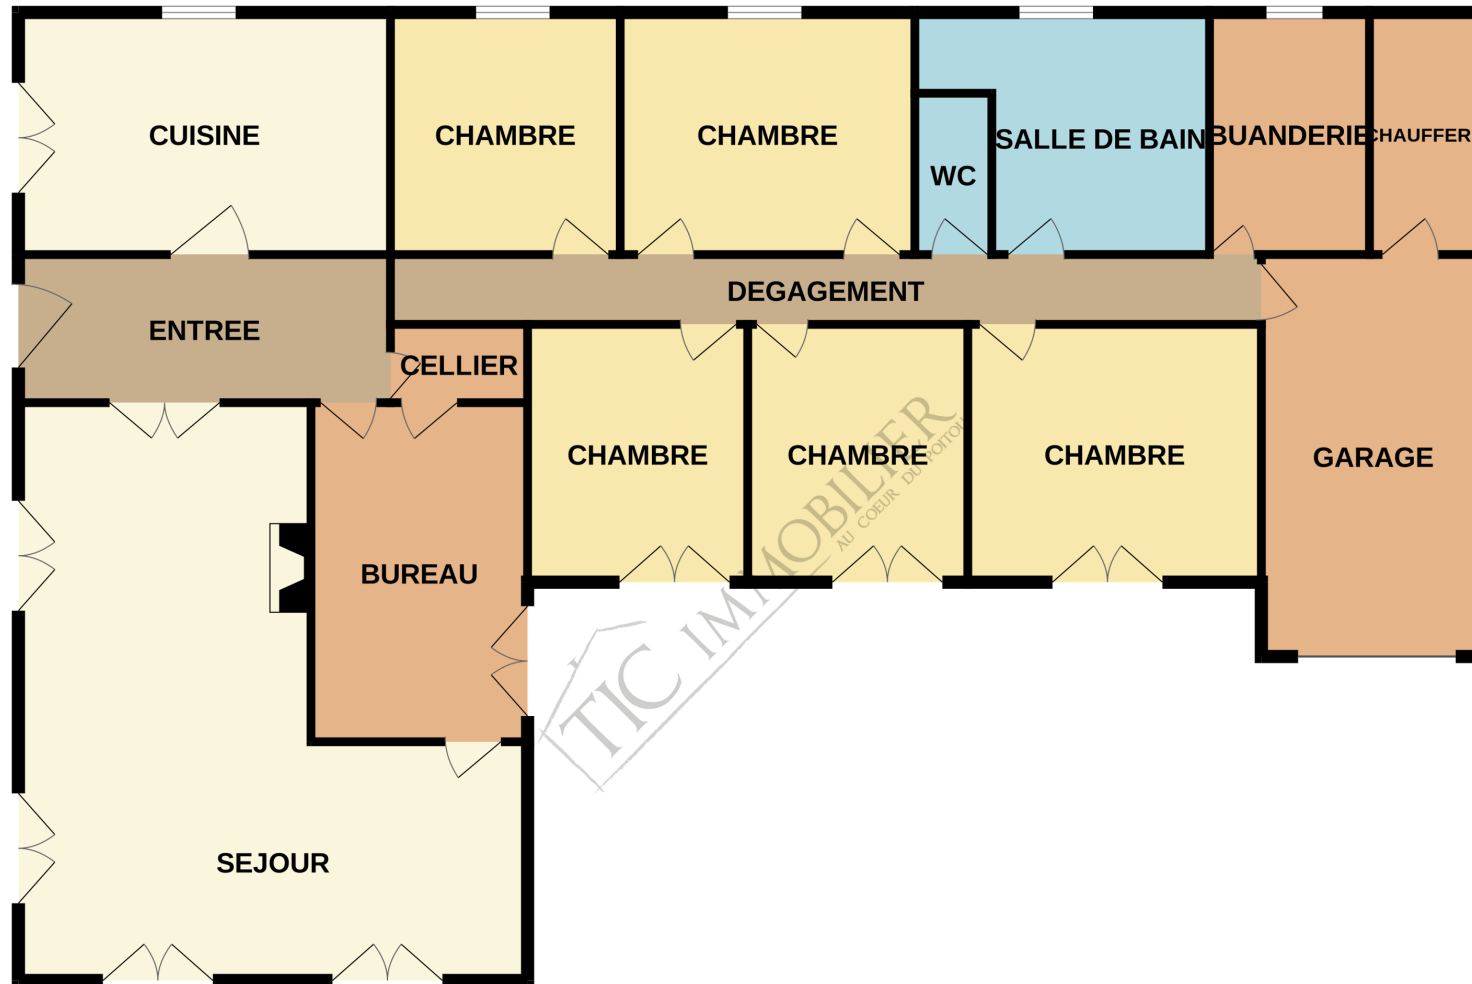

REZ-DE-CHAUSSEE

R7221

Whilst every attempt has been made to ensure the accuracy of the floorplan contained here, measurements of doors, windows, rooms and any other items are approximate and no responsibility is taken for any error, omission or mis-statement. This plan is for illustrative purposes only and should be used as such by any prospective purchaser. The services, systems and appliances shown have not been tested and no guarantee as to their operability or efficiency can be given.
Made with Metropix ©2025