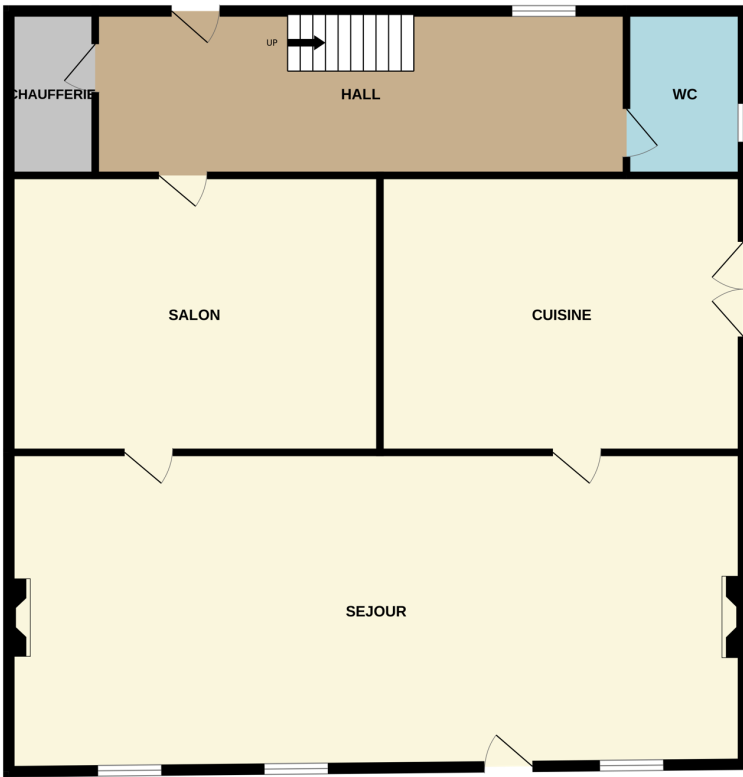

RDC

ETAGE

Whilst every attempt has been made to ensure the accuracy of the floorplan contained here, measurements of doors, windows, rooms and any other items are approximate and no responsibility is taken for any error, omission or mis-statement. This plan is for illustrative purposes only and should be used as such by any prospective purchaser. The services, systems and appliances shown have not been tested and no guarantee as to their operability or efficiency can be given.
Made with Metropix ©2025