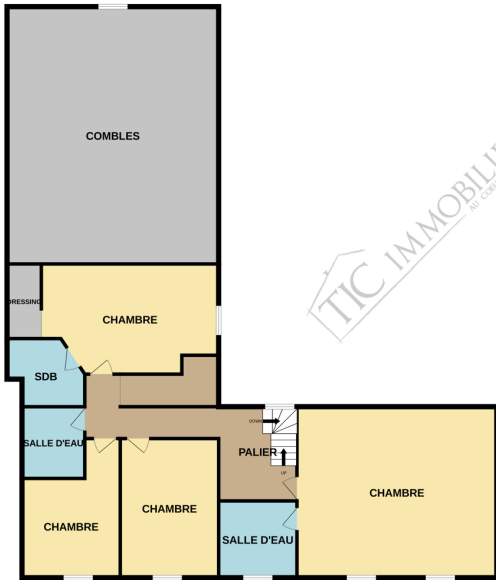

RDC

ETAGE

GRENIER

Whilst every attempt has been made to ensure the accuracy of the floorplan contained here, measurements of doors, windows, rooms and any other items are approximate and no responsibility is taken for any error, omission or mis-statement. This plan is for illustrative purposes only and should be used as such by any prospective purchaser. The services, systems and appliances shown have not been tested and no guarantee as to their operability or efficiency can be given.
Made with Metropix ©2025