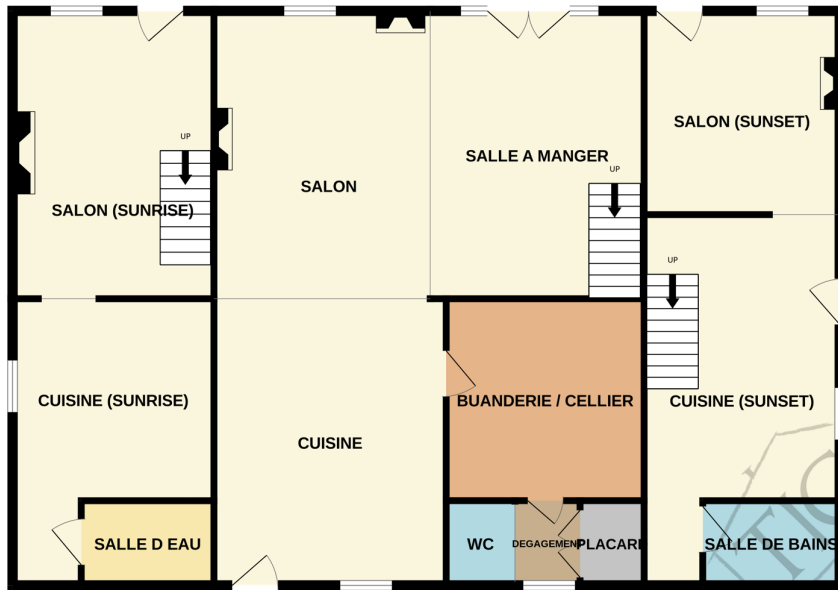

REZ DE CHAUSSEE

1ER ETAGE

R6901

Whilst every attempt has been made to ensure the accuracy of the floorplan contained here, measurements of doors, windows, rooms and any other items are approximate and no responsibility is taken for any error, omission or mis-statement. This plan is for illustrative purposes only and should be used as such by any prospective purchaser. The services, systems and appliances shown have not been tested and no guarantee as to their operability or efficiency can be given.
Made with Metropix ©2024