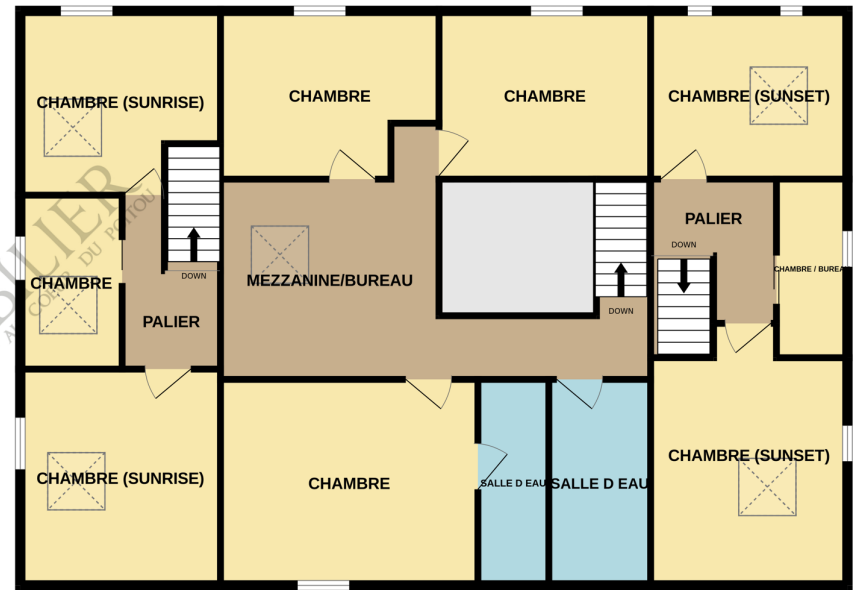

REZ DE CHAUSSEE

1ER ETAGE

R6901

Whilst every attempt has been made to ensure the accuracy of the floorplan contained here, measurements of doors, windows, rooms and any other items are approximate and no responsibility is taken for any error, omission or mis-statement. This plan is for illustrative purposes only and should be used as such by any prospective purchaser. The services, systems and appliances shown have not been tested and no guarantee as to their operability or efficiency can be given.
Made with Metropix ©2024