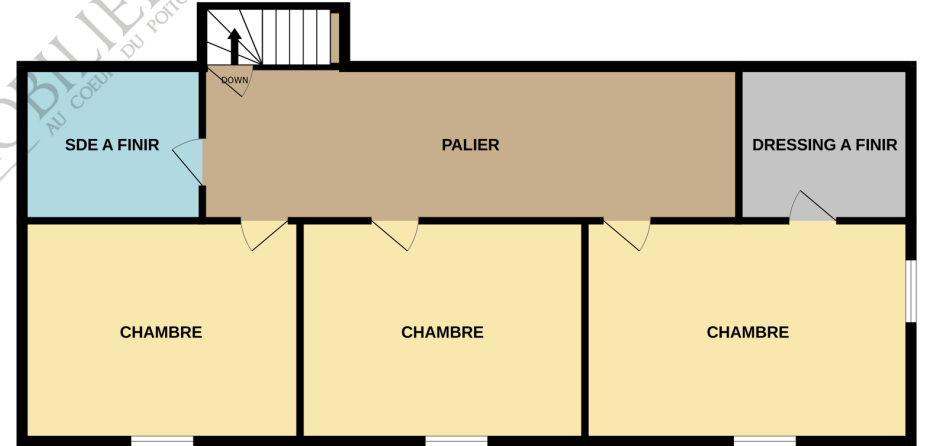

RDC

ETAGE

R6881

Whilst every attempt has been made to ensure the accuracy of the floorplan contained here, measurements of doors, windows, rooms and any other items are approximate and no responsibility is taken for any error, omission or mis-statement. This plan is for illustrative purposes only and should be used as such by any prospective purchaser. The services, systems and appliances shown have not been tested and no guarantee as to their operability or efficiency can be given.
Made with Metropix ©2023