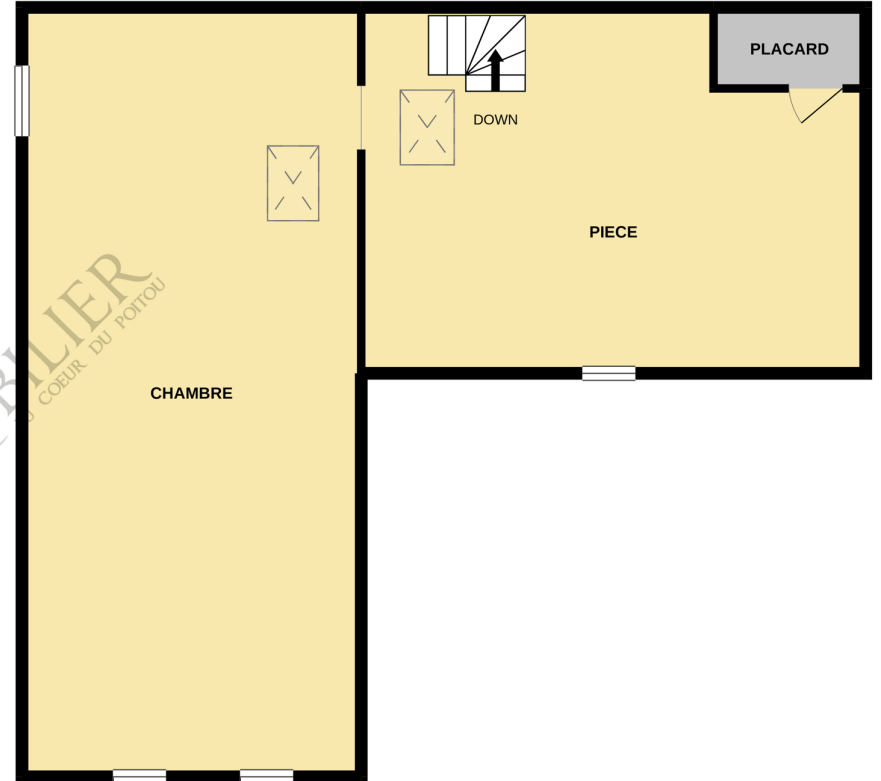

RDC

ETAGE

R6401

Whilst every attempt has been made to ensure the accuracy of the floorplan contained here, measurements of doors, windows, rooms and any other items are approximate and no responsibility is taken for any error, omission or mis-statement. This plan is for illustrative purposes only and should be used as such by any prospective purchaser. The services, systems and appliances shown have not been tested and no guarantee as to their operability or efficiency can be given.  
Made with Metropix ©2021