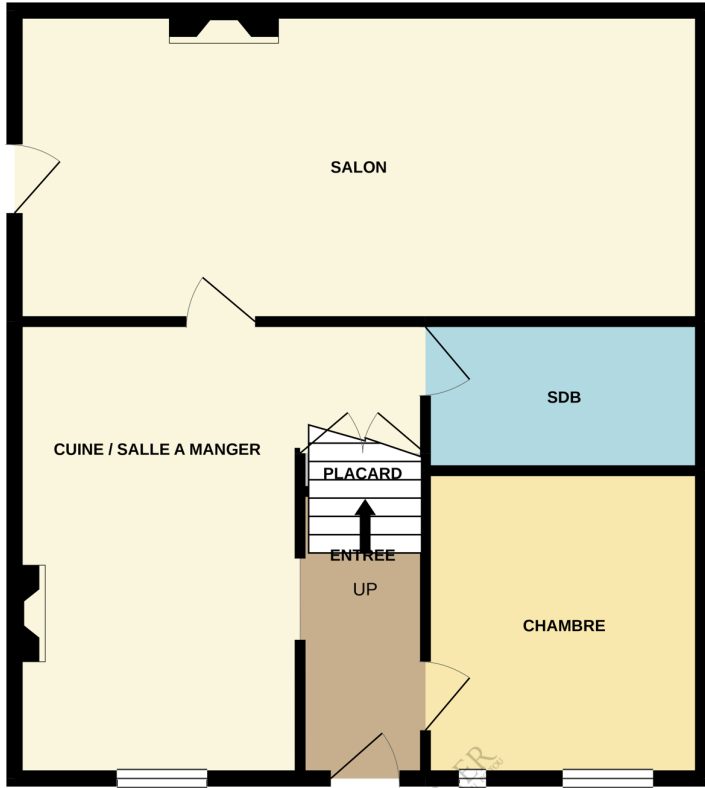

RDC

ETAGE

R6363

Whilst every attempt has been made to ensure the accuracy of the floorplan contained here, measurements of doors, windows, rooms and any other items are approximate and no responsibility is taken for any error, omission or mis-statement. This plan is for illustrative purposes only and should be used as such by any prospective purchaser. The services, systems and appliances shown have not been tested and no guarantee as to their operability or efficiency can be given.
Made with Metropix ©2021